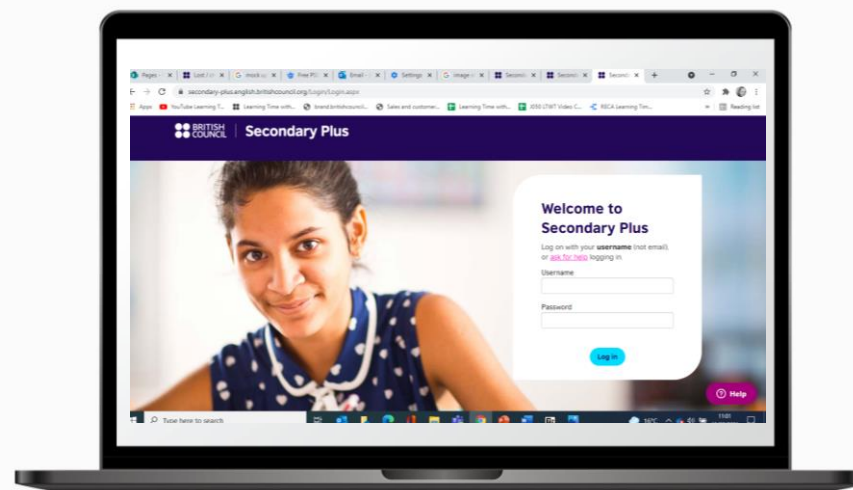

# Welcome to the new learning hub – short 'how to' guide

# Log into Primary Plus / Secondary Plus learning hub

Log into the learning hub by entering:

[Primary Plus](#)  
[Secondary Plus](#)

1. Username: the letter BG followed by your child's Student ID (e.g. BG123456)
2. the password you created