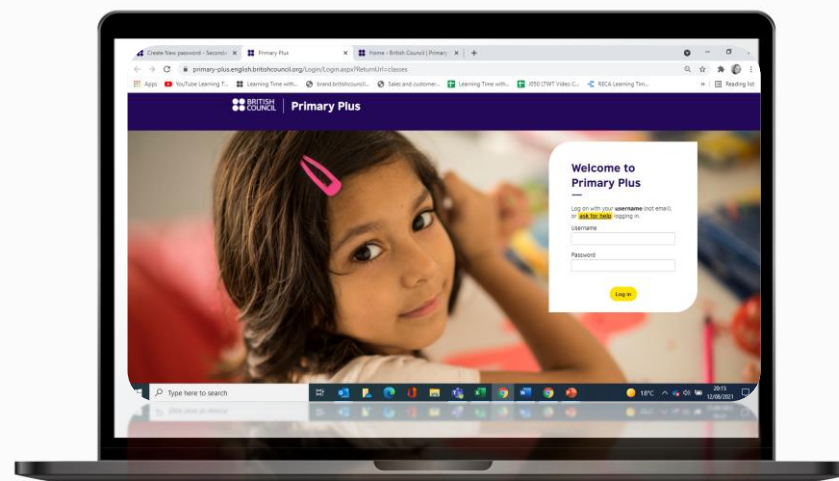

# Welcome to the new learning hub – short 'how to' guide

# Log into Primary Plus / Secondary Plus learning hub

Log into the learning hub by entering:

[Primary Plus](#)  
[Secondary Plus](#)

1. Username: the letter BG followed by your child's Student ID (e.g. BG123456)
2. the password you created